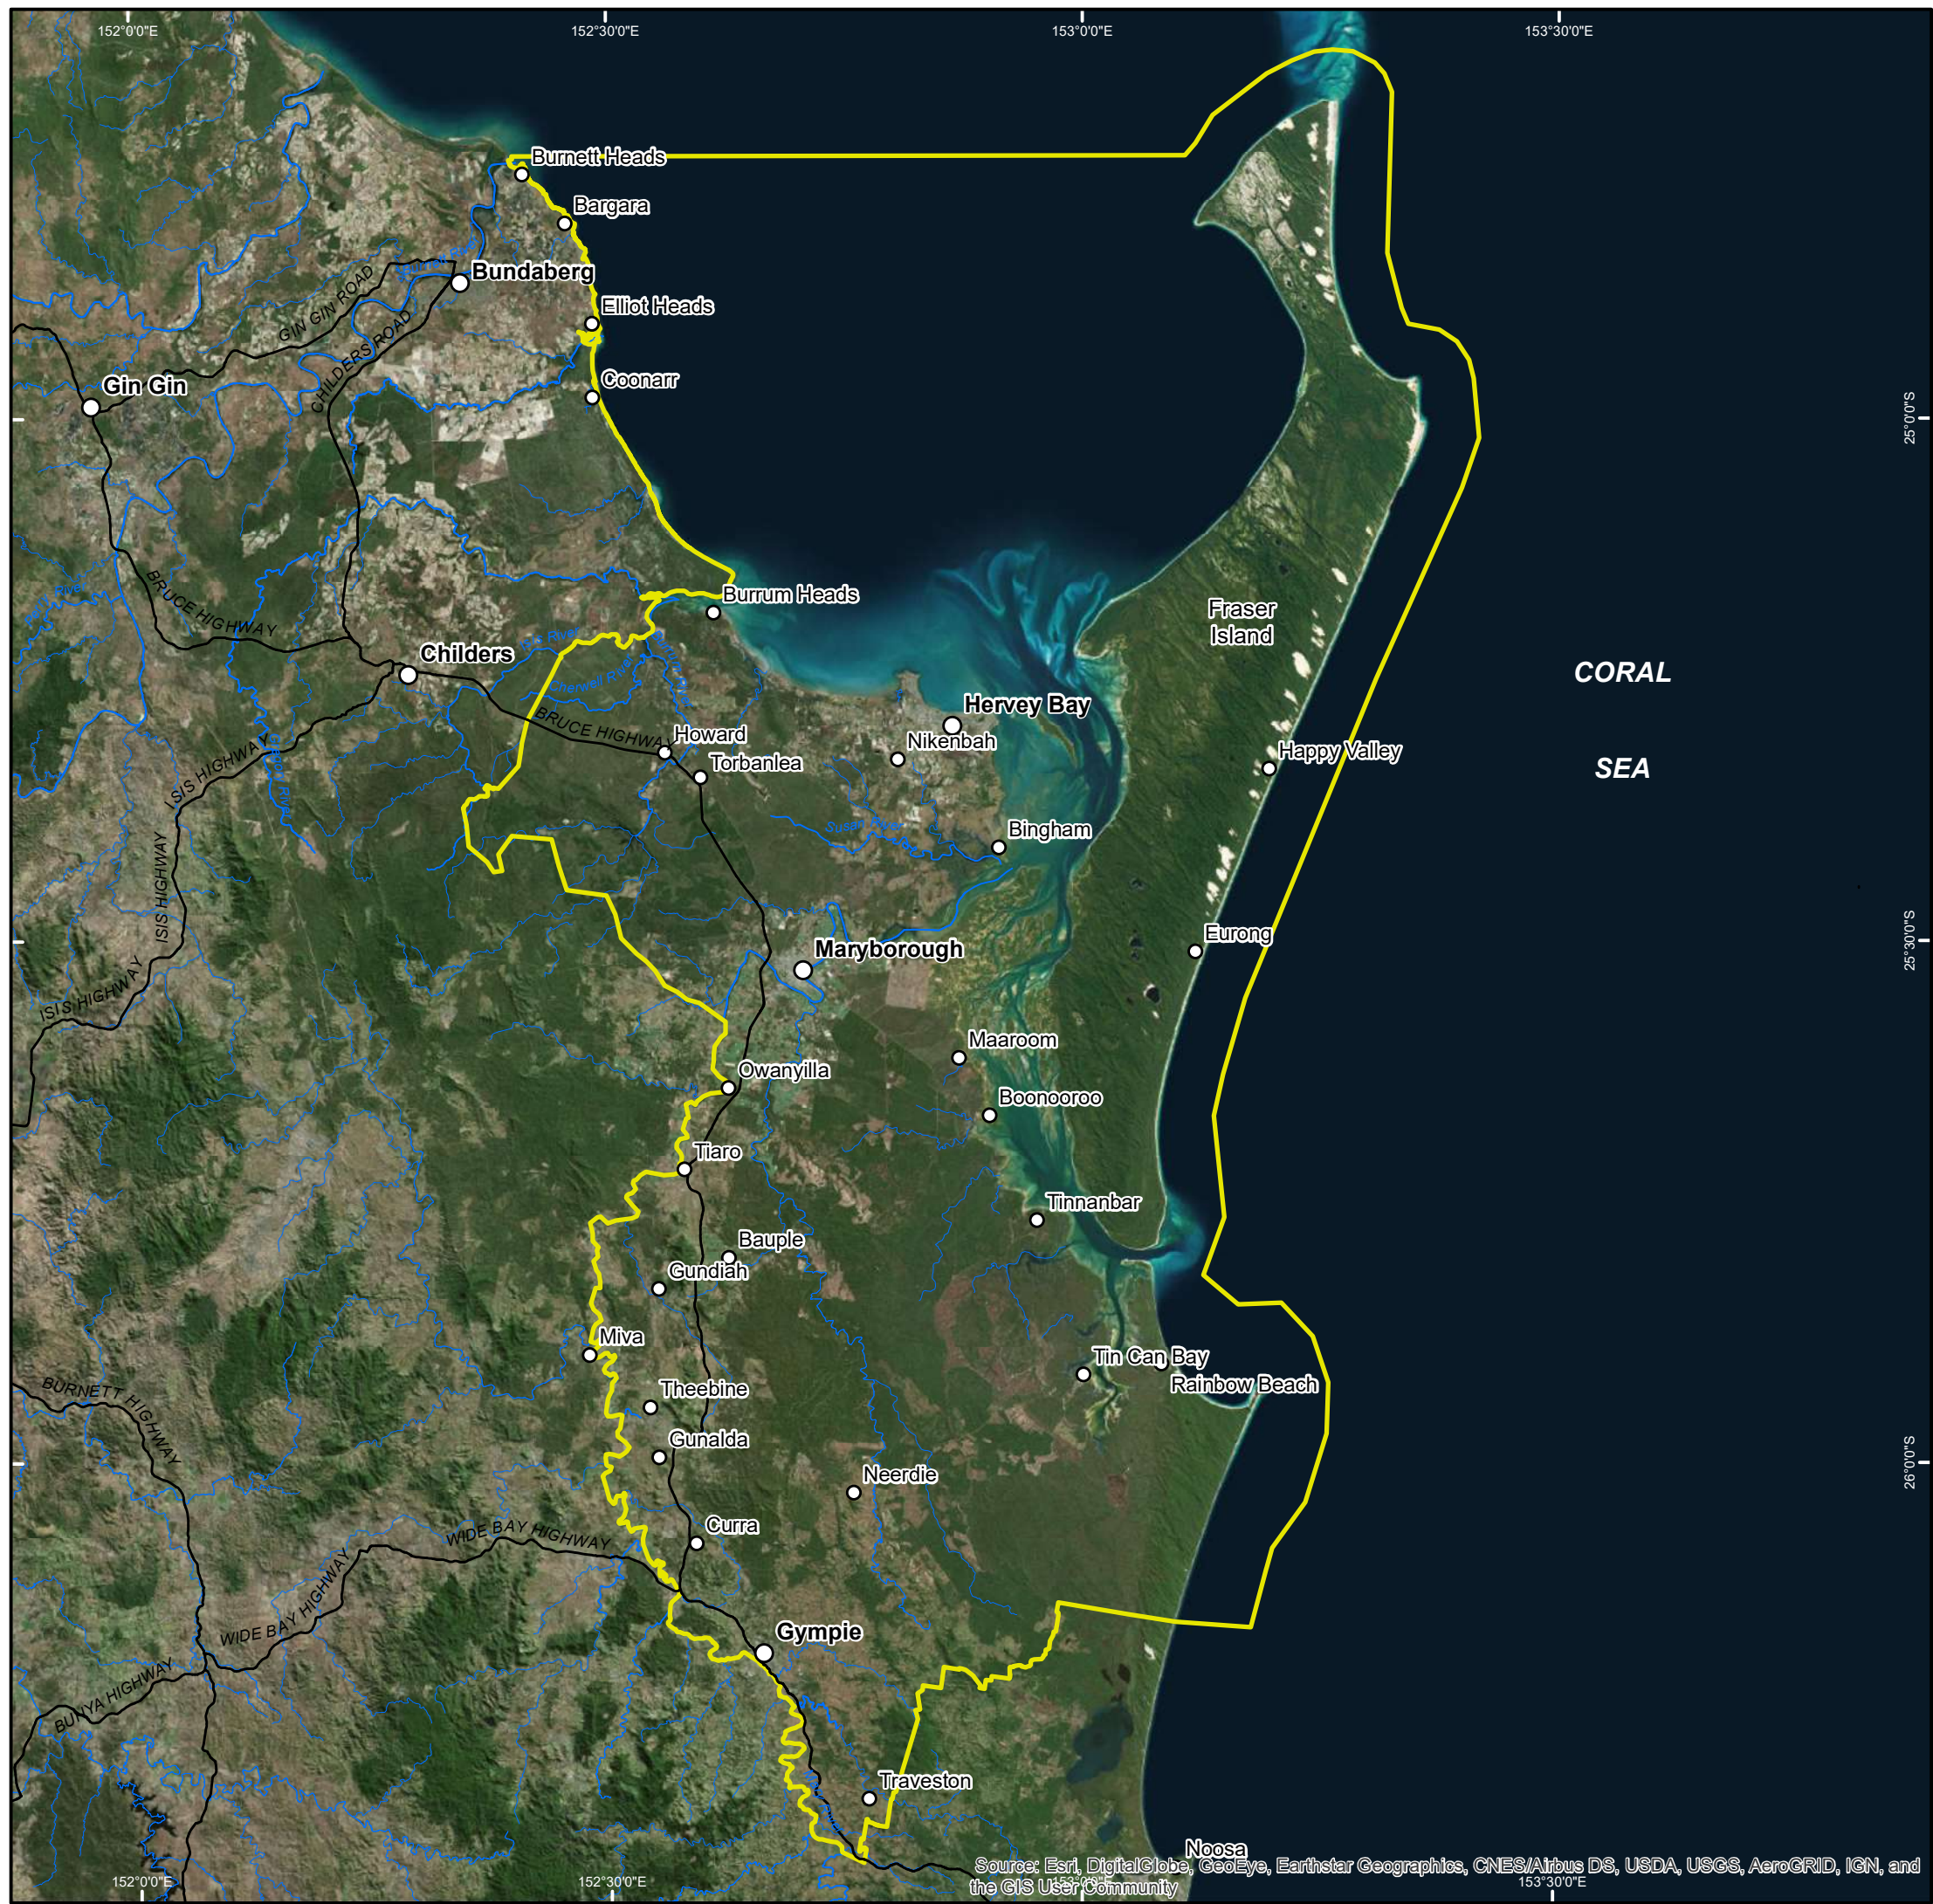

Figure 1:
Great Sandy Biosphere

- Legend**
- Great Sandy Biosphere Boundary
 - Regional Centre/District Centre
 - Locality/Town
 - Highway
 - River
 - Creek

Imagery Source: ESRI, DigitalGlobe, GeoEye, Earthstar Geographics, CNES/Airbus DS, USDA, USGS, AeroGRID, IGN, and the GIS User community.

Source: Esri, DigitalGlobe, GeoEye, Earthstar Geographics, CNES/Airbus DS, USDA, USGS, AeroGRID, IGN, and the GIS User Community